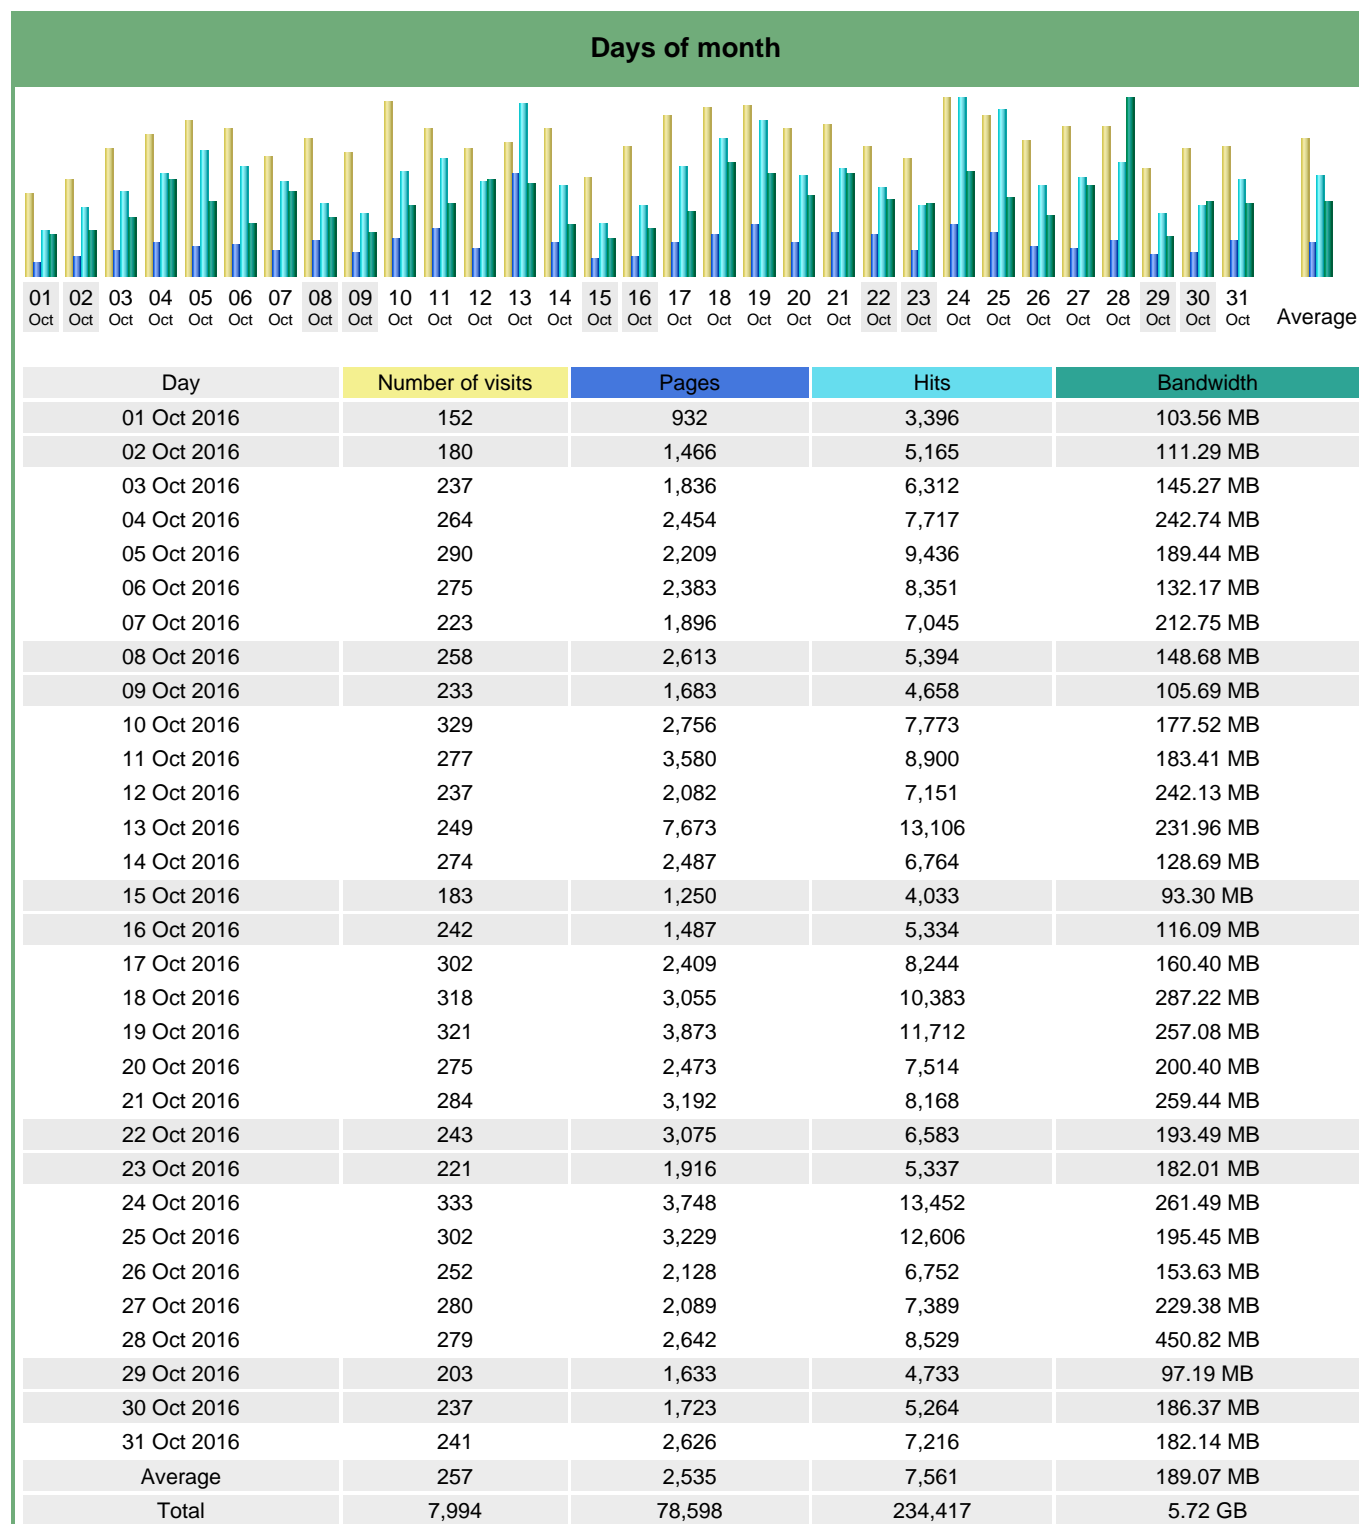

Statistics of visits of the VIVC - October 2016

Days of week

Day	Pages	Hits	Bandwidth
Mon	2,675	8,599	185.37 MB
Tue	3,079	9,901	227.21 MB
Wed	2,573	8,762	210.57 MB
Thu	3,654	9,090	198.48 MB
Fri	2,554	7,626	262.93 MB
Sat	1,900	4,827	127.24 MB
Sun	1,655	5,151	140.29 MB

Hours

Hours	Pages	Hits	Bandwidth	Hours	Pages	Hits	Bandwidth
00	1,530	4,368	142.61 MB	12	4,455	13,449	362.55 MB
01	970	3,582	74.96 MB	13	4,500	14,679	476.12 MB
02	1,786	4,036	95.73 MB	14	4,963	14,253	403.33 MB
03	2,175	5,362	82.34 MB	15	4,620	13,064	339.84 MB
04	1,684	5,606	82.12 MB	16	4,701	13,106	314.30 MB
05	706	2,769	57.83 MB	17	3,998	12,228	317.05 MB
06	2,627	5,530	102.00 MB	18	3,238	10,897	270.38 MB
07	1,812	5,240	149.84 MB	19	3,493	10,274	235.04 MB
08	2,605	7,997	201.41 MB	20	6,129	14,462	326.84 MB
09	4,040	12,383	286.00 MB	21	5,197	15,065	318.31 MB
10	4,282	12,483	361.26 MB	22	2,690	11,298	226.21 MB
11	4,266	14,785	431.47 MB	23	2,131	7,501	203.71 MB