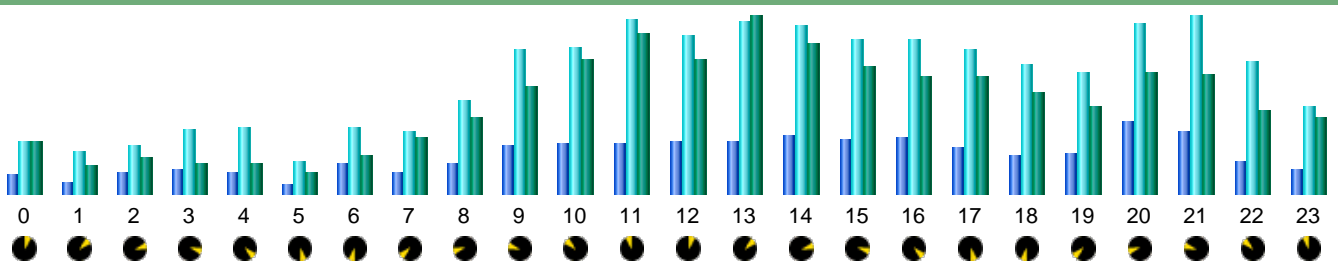

Statistics of visits of the VIVC - October 2016

Days of week

Day	Pages	Hits	Bandwidth
Mon	2,675	8,599	185.37 MB
Tue	3,079	9,901	227.21 MB
Wed	2,573	8,762	210.57 MB
Thu	3,654	9,090	198.48 MB
Fri	2,554	7,626	262.93 MB
Sat	1,900	4,827	127.24 MB
Sun	1,655	5,151	140.29 MB

Hours

Hours	Pages	Hits	Bandwidth	Hours	Pages	Hits	Bandwidth
00	1,530	4,368	142.61 MB	12	4,455	13,449	362.55 MB
01	970	3,582	74.96 MB	13	4,500	14,679	476.12 MB
02	1,786	4,036	95.73 MB	14	4,963	14,253	403.33 MB
03	2,175	5,362	82.34 MB	15	4,620	13,064	339.84 MB
04	1,684	5,606	82.12 MB	16	4,701	13,106	314.30 MB
05	706	2,769	57.83 MB	17	3,998	12,228	317.05 MB
06	2,627	5,530	102.00 MB	18	3,238	10,897	270.38 MB
07	1,812	5,240	149.84 MB	19	3,493	10,274	235.04 MB
08	2,605	7,997	201.41 MB	20	6,129	14,462	326.84 MB
09	4,040	12,383	286.00 MB	21	5,197	15,065	318.31 MB
10	4,282	12,483	361.26 MB	22	2,690	11,298	226.21 MB
11	4,266	14,785	431.47 MB	23	2,131	7,501	203.71 MB