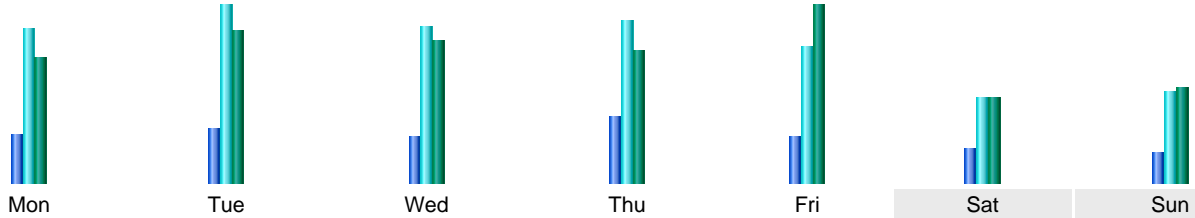

Statistics of visits of the VIVC - October 2016

Days of week

Day	Pages	Hits	Bandwidth
Mon	2,675	8,599	185.37 MB
Tue	3,079	9,901	227.21 MB
Wed	2,573	8,762	210.57 MB
Thu	3,654	9,090	198.48 MB
Fri	2,554	7,626	262.93 MB
Sat	1,900	4,827	127.24 MB
Sun	1,655	5,151	140.29 MB

Hours

Hours	Pages	Hits	Bandwidth	Hours	Pages	Hits	Bandwidth
00	1,530	4,368	142.61 MB	12	4,455	13,449	362.55 MB
01	970	3,582	74.96 MB	13	4,500	14,679	476.12 MB
02	1,786	4,036	95.73 MB	14	4,963	14,253	403.33 MB
03	2,175	5,362	82.34 MB	15	4,620	13,064	339.84 MB
04	1,684	5,606	82.12 MB	16	4,701	13,106	314.30 MB
05	706	2,769	57.83 MB	17	3,998	12,228	317.05 MB
06	2,627	5,530	102.00 MB	18	3,238	10,897	270.38 MB
07	1,812	5,240	149.84 MB	19	3,493	10,274	235.04 MB
08	2,605	7,997	201.41 MB	20	6,129	14,462	326.84 MB
09	4,040	12,383	286.00 MB	21	5,197	15,065	318.31 MB
10	4,282	12,483	361.26 MB	22	2,690	11,298	226.21 MB
11	4,266	14,785	431.47 MB	23	2,131	7,501	203.71 MB